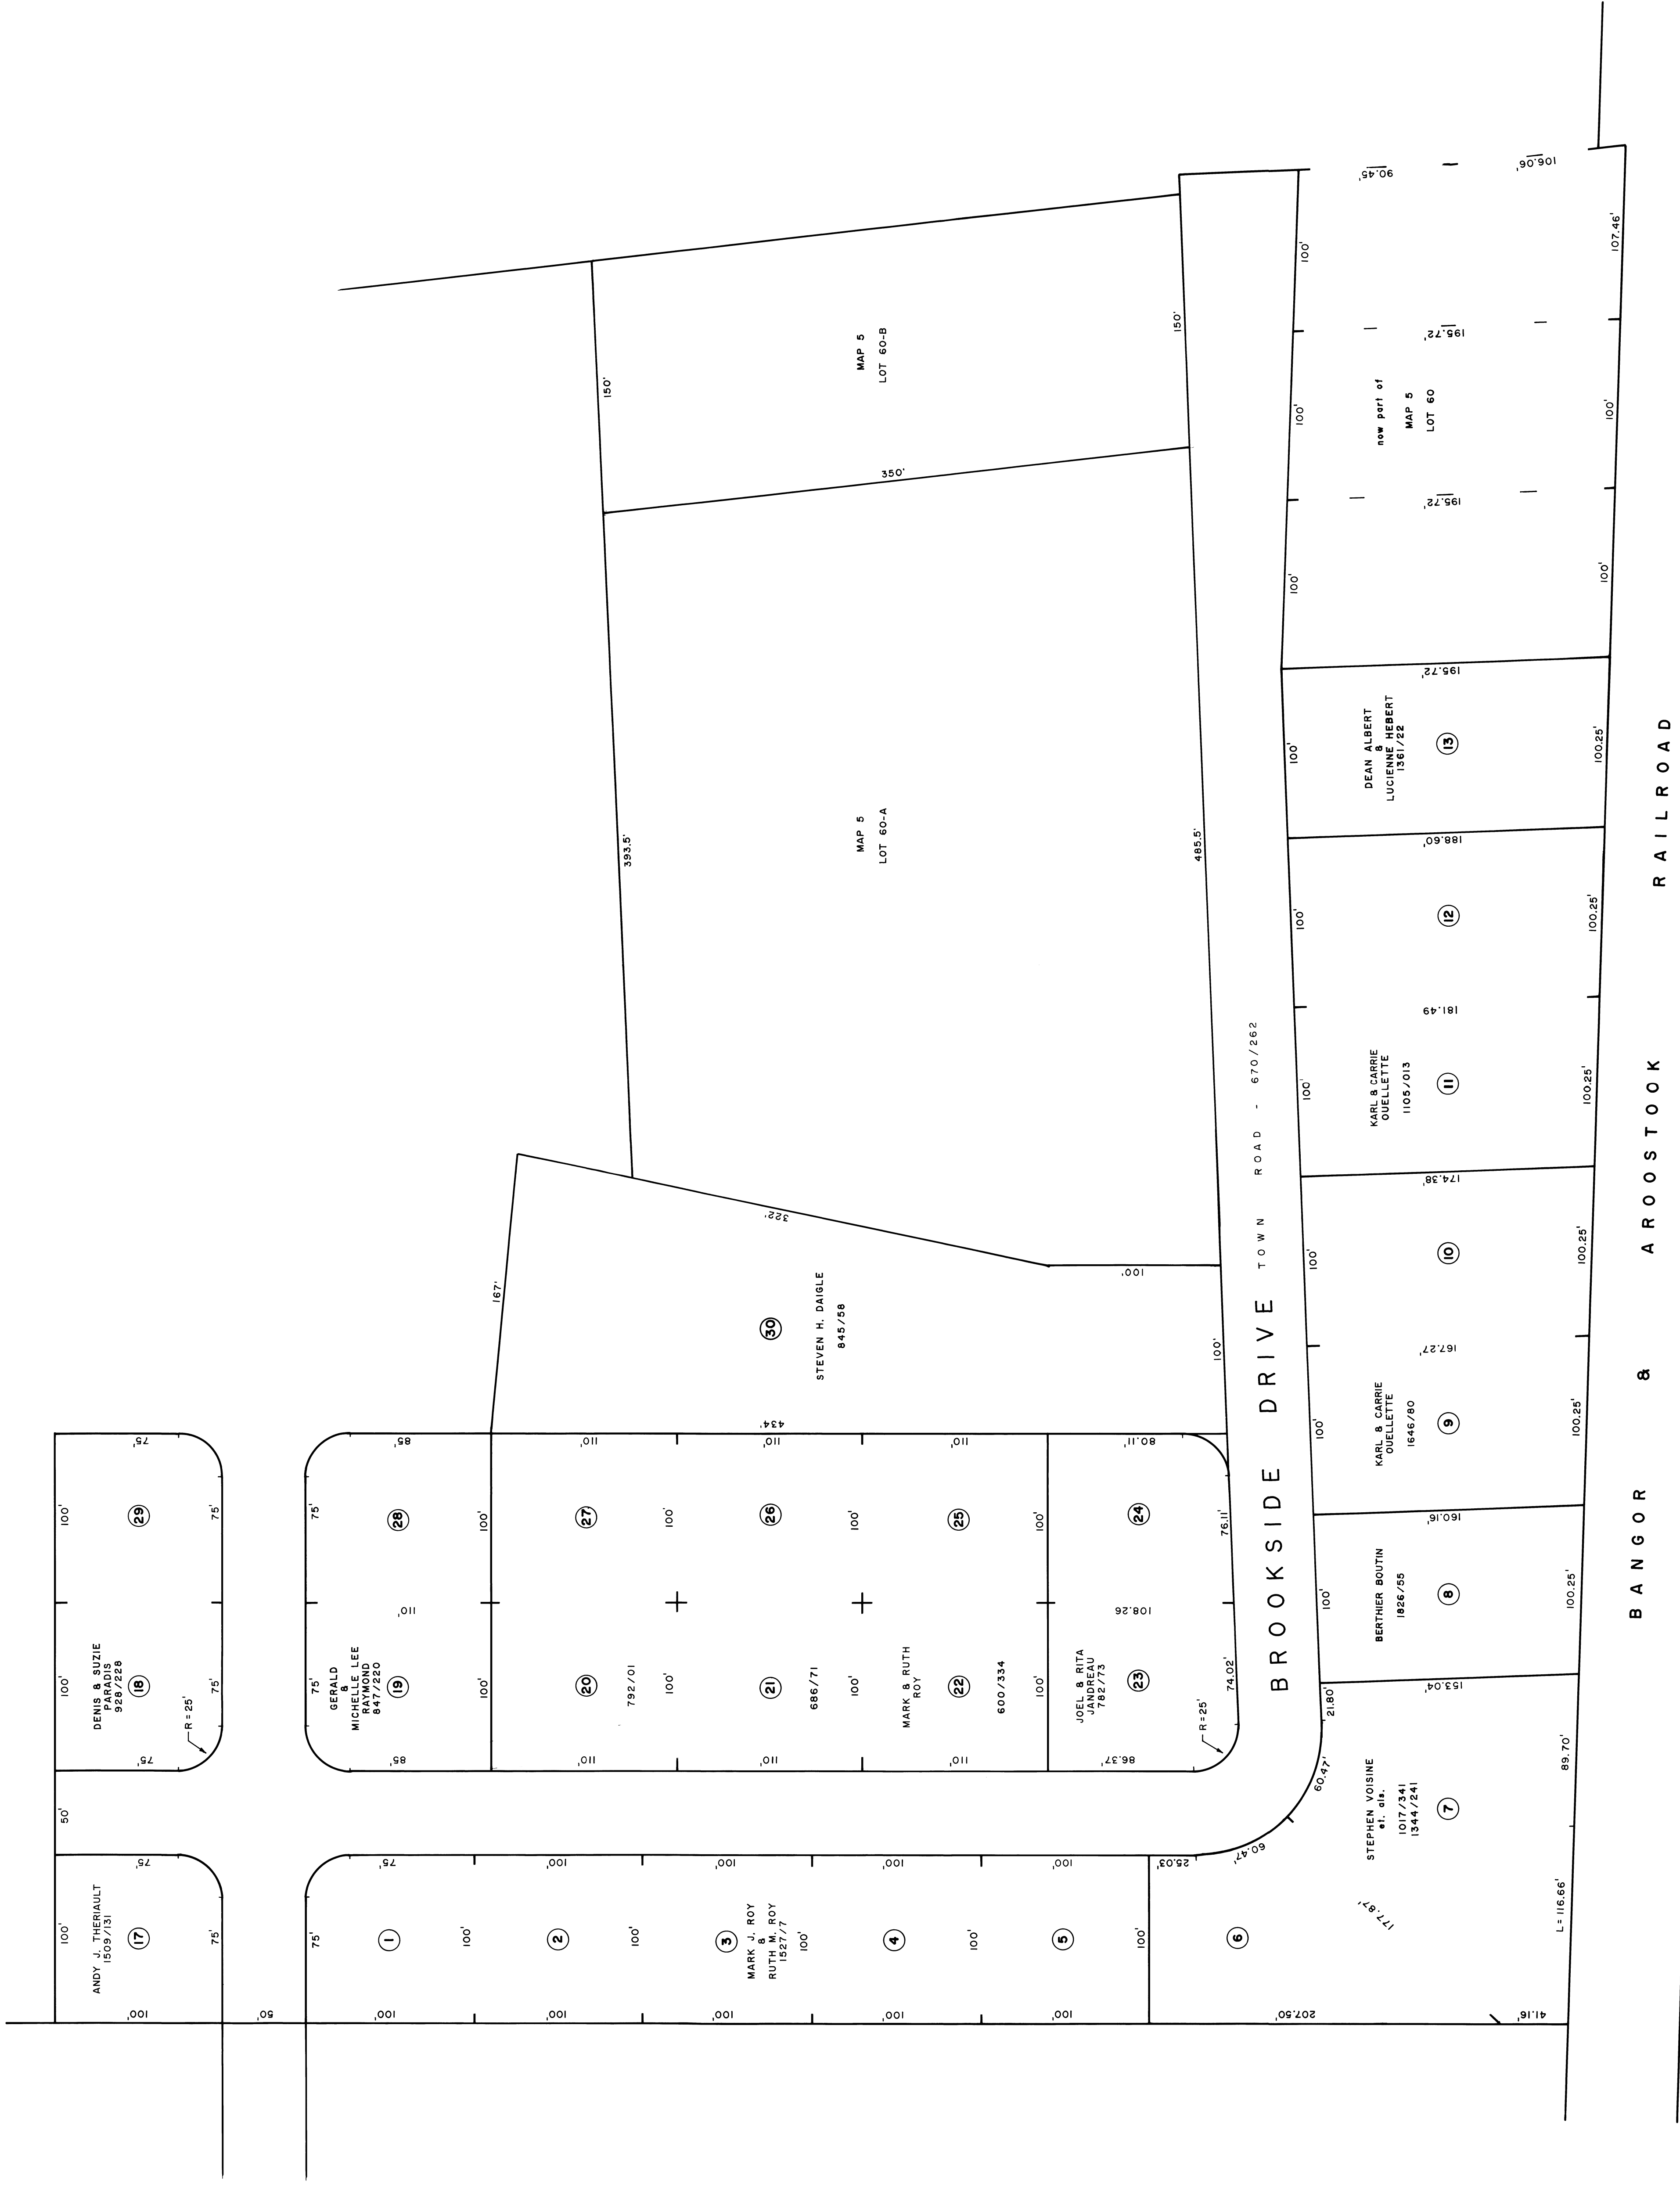

MAP 5
LOT 60
MOUNTAIN VIEW
TRAILER PARK

PROPERTY MAP
TOWN OF FORT KENT
AROOSTOOK COUNTY, MAINE

SCALE 1" = 50'
MAY, 1980
PREPARED BY JOHN CAHOON, MADAWASKA, ME.

REVISED - APRIL 1, 2018 by MATTHEW MACDONALD
LAND SURVEYOR